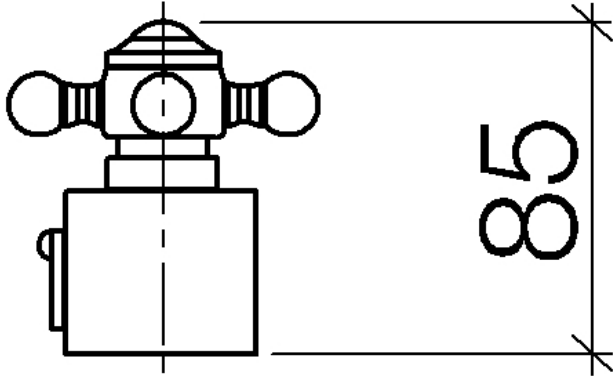

## MADISON Temperature control handle - Brushed Platinum

---

MADISON

11 420 360

11 420 360

11 420 360

Parts for other finishes can be found here: [Chrome](#)